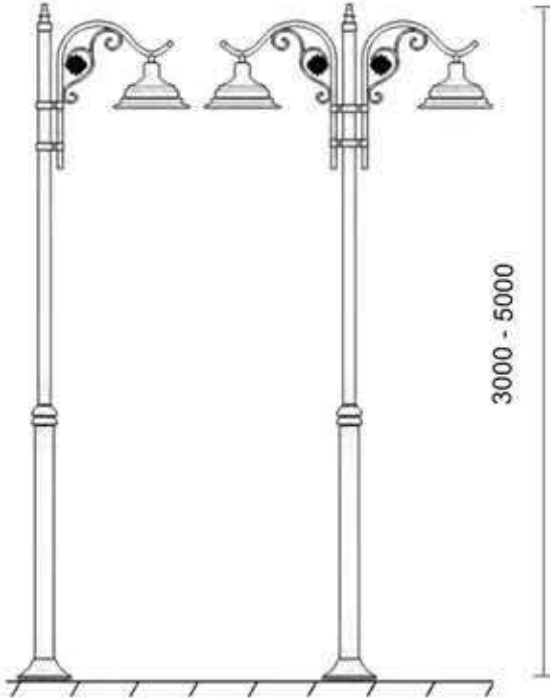

Yükseklik / WATT

3 Mt. 55W	4 Mt. 55W	5 Mt. 55W
--------------	--------------	--------------

MOSO

CREE
LEDs

MW
MEAN WELL

NICHIA

OSRAM
LED TECHNOLOGY INCLUDED

SAMSUNG