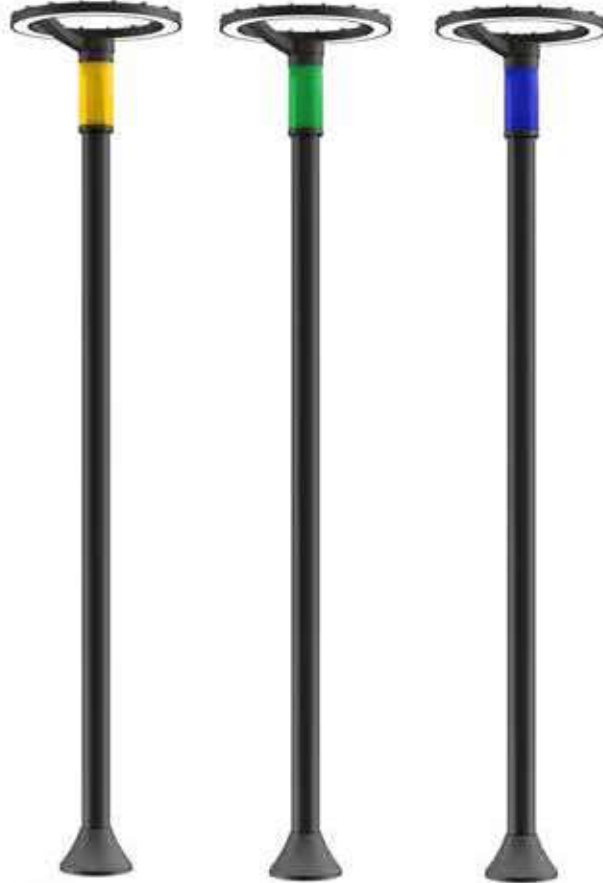

Yükseklik / WATT

3 MT.
55W

4 MT.
55W

MOSO®

CREE
LEDs

MW
MEAN WELL

NICHIA

OSRAM
LED TECHNOLOGY INCLUDED