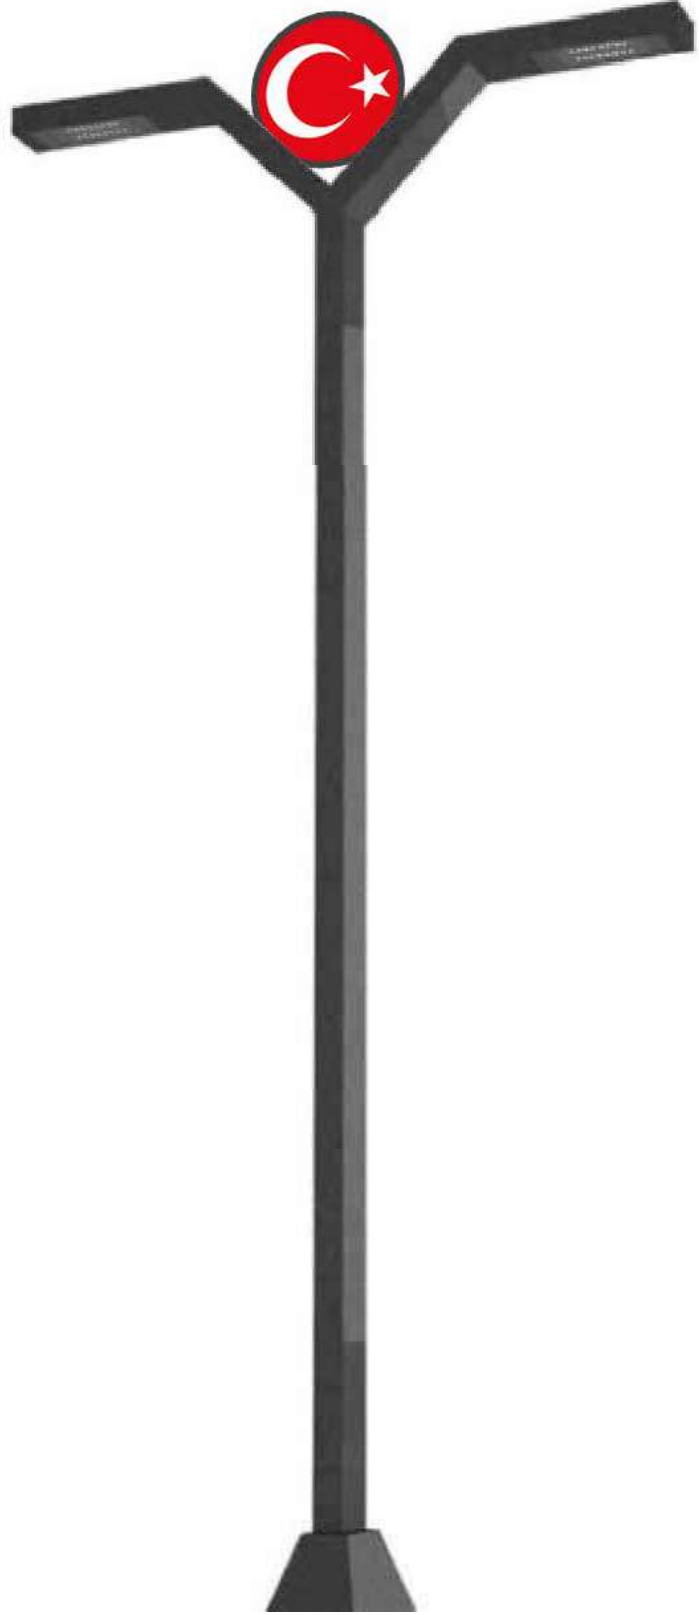

DULKA

Özellikler / Specification

- Korozyona dayanıklı Alüminyum gövde
- IP 67 Enjeksiyon led modül
- Isıya ve vandalizme dayanıklı damperli cam
- Paslanmaz vidalar
- Silikon conta
- EN-60598 Avrupa Standartlarına uygundur
- Mekanik dayanım direnci IK 08
- Nem ve Toza karşı koruma sınıfı IP 66
- Elektriksel güvenlik sınıfı Class I

Yükseklik / WATT

3+3 Mt. 2x55W	4+4 Mt. 2x55W	5+5 Mt. 2x55W	6+6 Mt. 2x55W