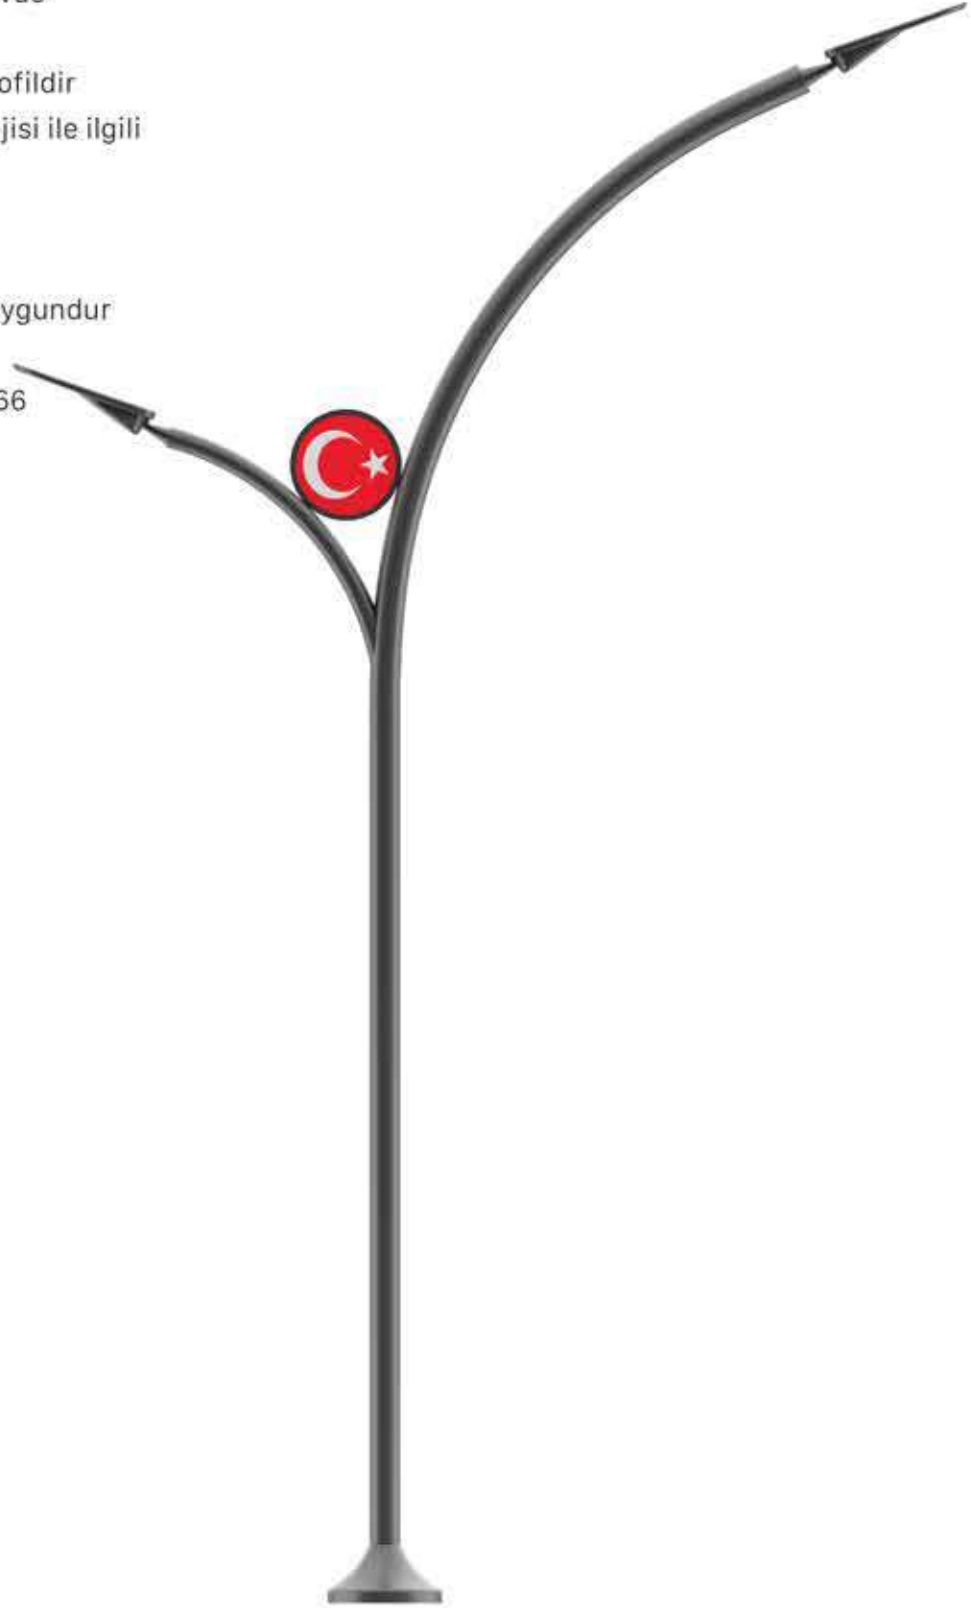

ELDOR

Özellikler / Specification

- Korozyona dayanıklı alüminyum gövde
- Kurumlara özel logo
- Alt kaide özel çekme alüminyum profildir
- Alt kaidede cnc lazer kesim teknolojisi ile ilgili kurumun ismi bulanmaktadır
- Paslanmaz vidalar
- Silikon conta
- EN-60598 Avrupa Standartlarına uygundur
- Mekanik dayanım direnci IK 08
- Nem ve Toza karşı koruma sınıfı IP 66
- Elektriksel güvenlik sınıfı Class I

Yükseklik / WATT

3+5 mt 60-80w	4+6 mt 60-80w	5+7 mt 80-120w	6+8 mt 80-120w

MOSO®

CREE
LEDs

MW
MEAN WELL

NICHIA

OSRAM
LED TECHNOLOGY INCLUDED

SAMSUNG

PHILIPS