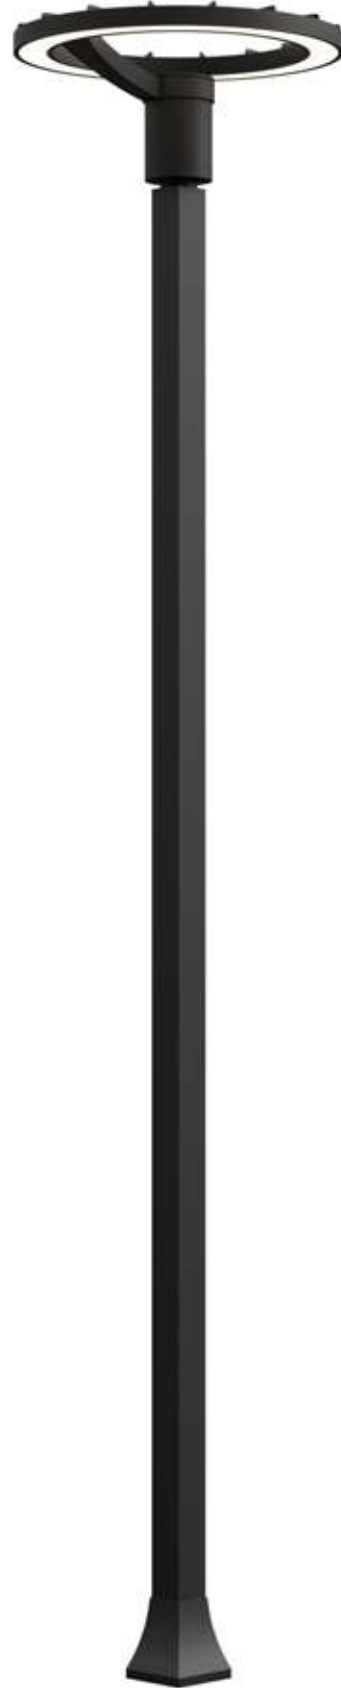

Yükseklik / WATT

3 MT.
55W

4 MT.
55W

MOSO®

CREE
LEDs

MW
MEAN WELL

NICHIA

OSRAM
LED TECHNOLOGY INCLUDED