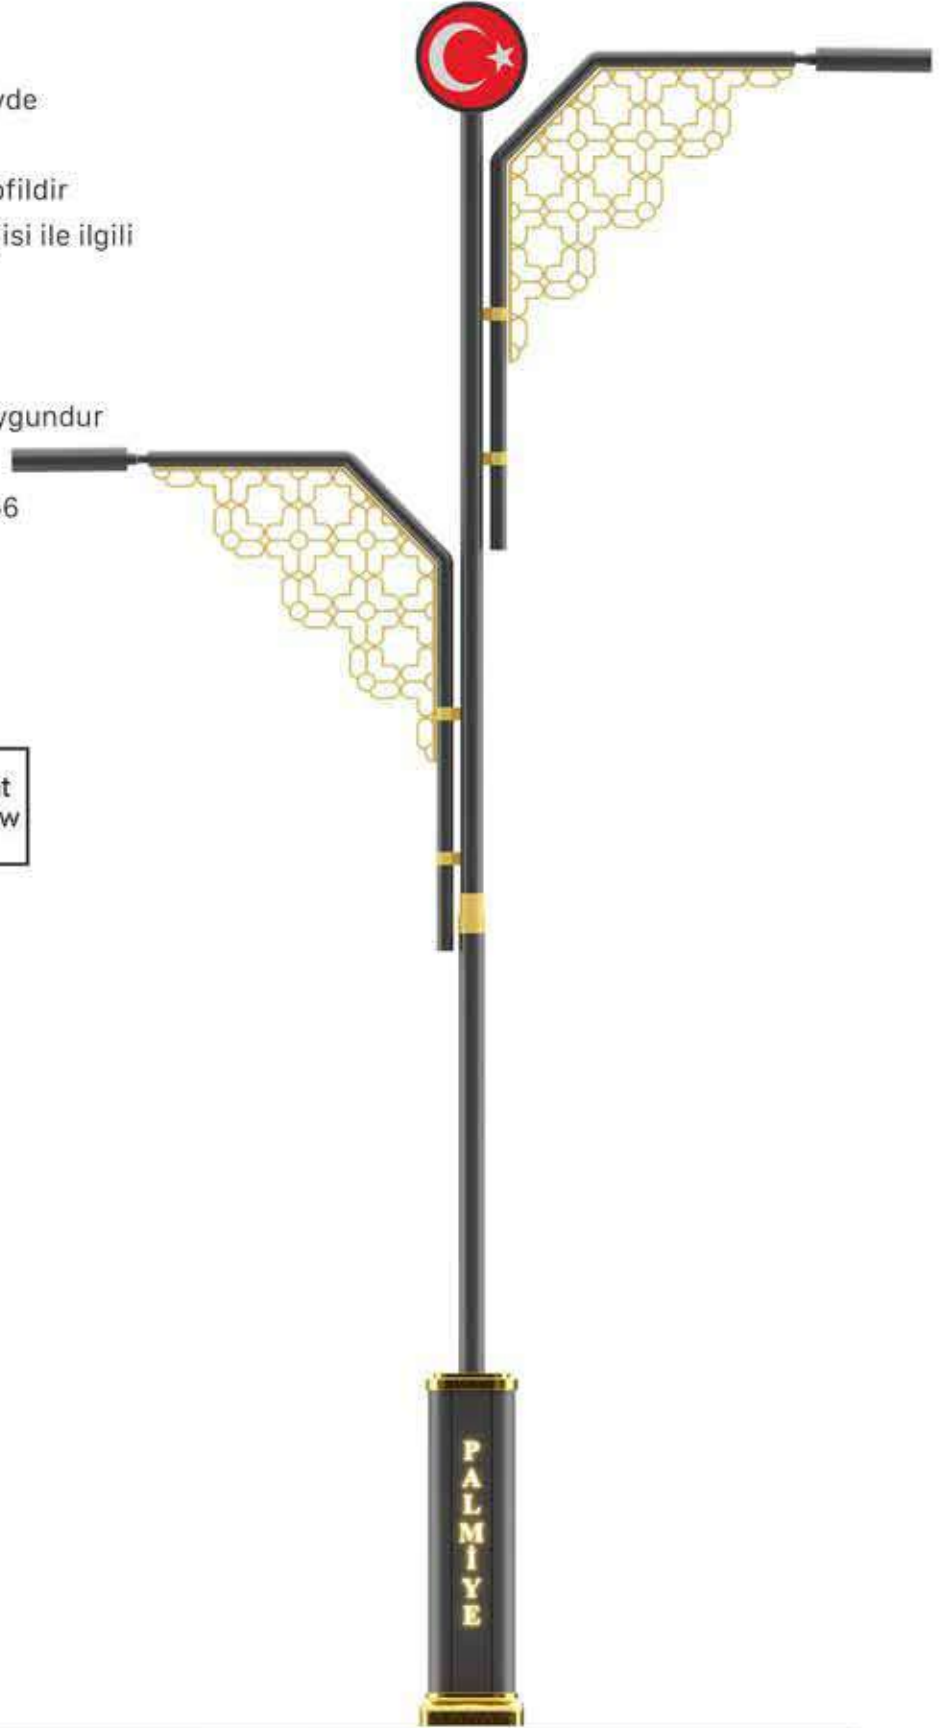

Yükseklik / WATT

3+5 mt 60-80w	4+6 mt 60-80w	5+7 mt 80-120w	6+8 mt 80-120w
------------------	------------------	-------------------	-------------------

MOSO®

CREE
LEDs

MW
MEAN WELL

NICHIA

OSRAM
LED TECHNOLOGY INCLUDED