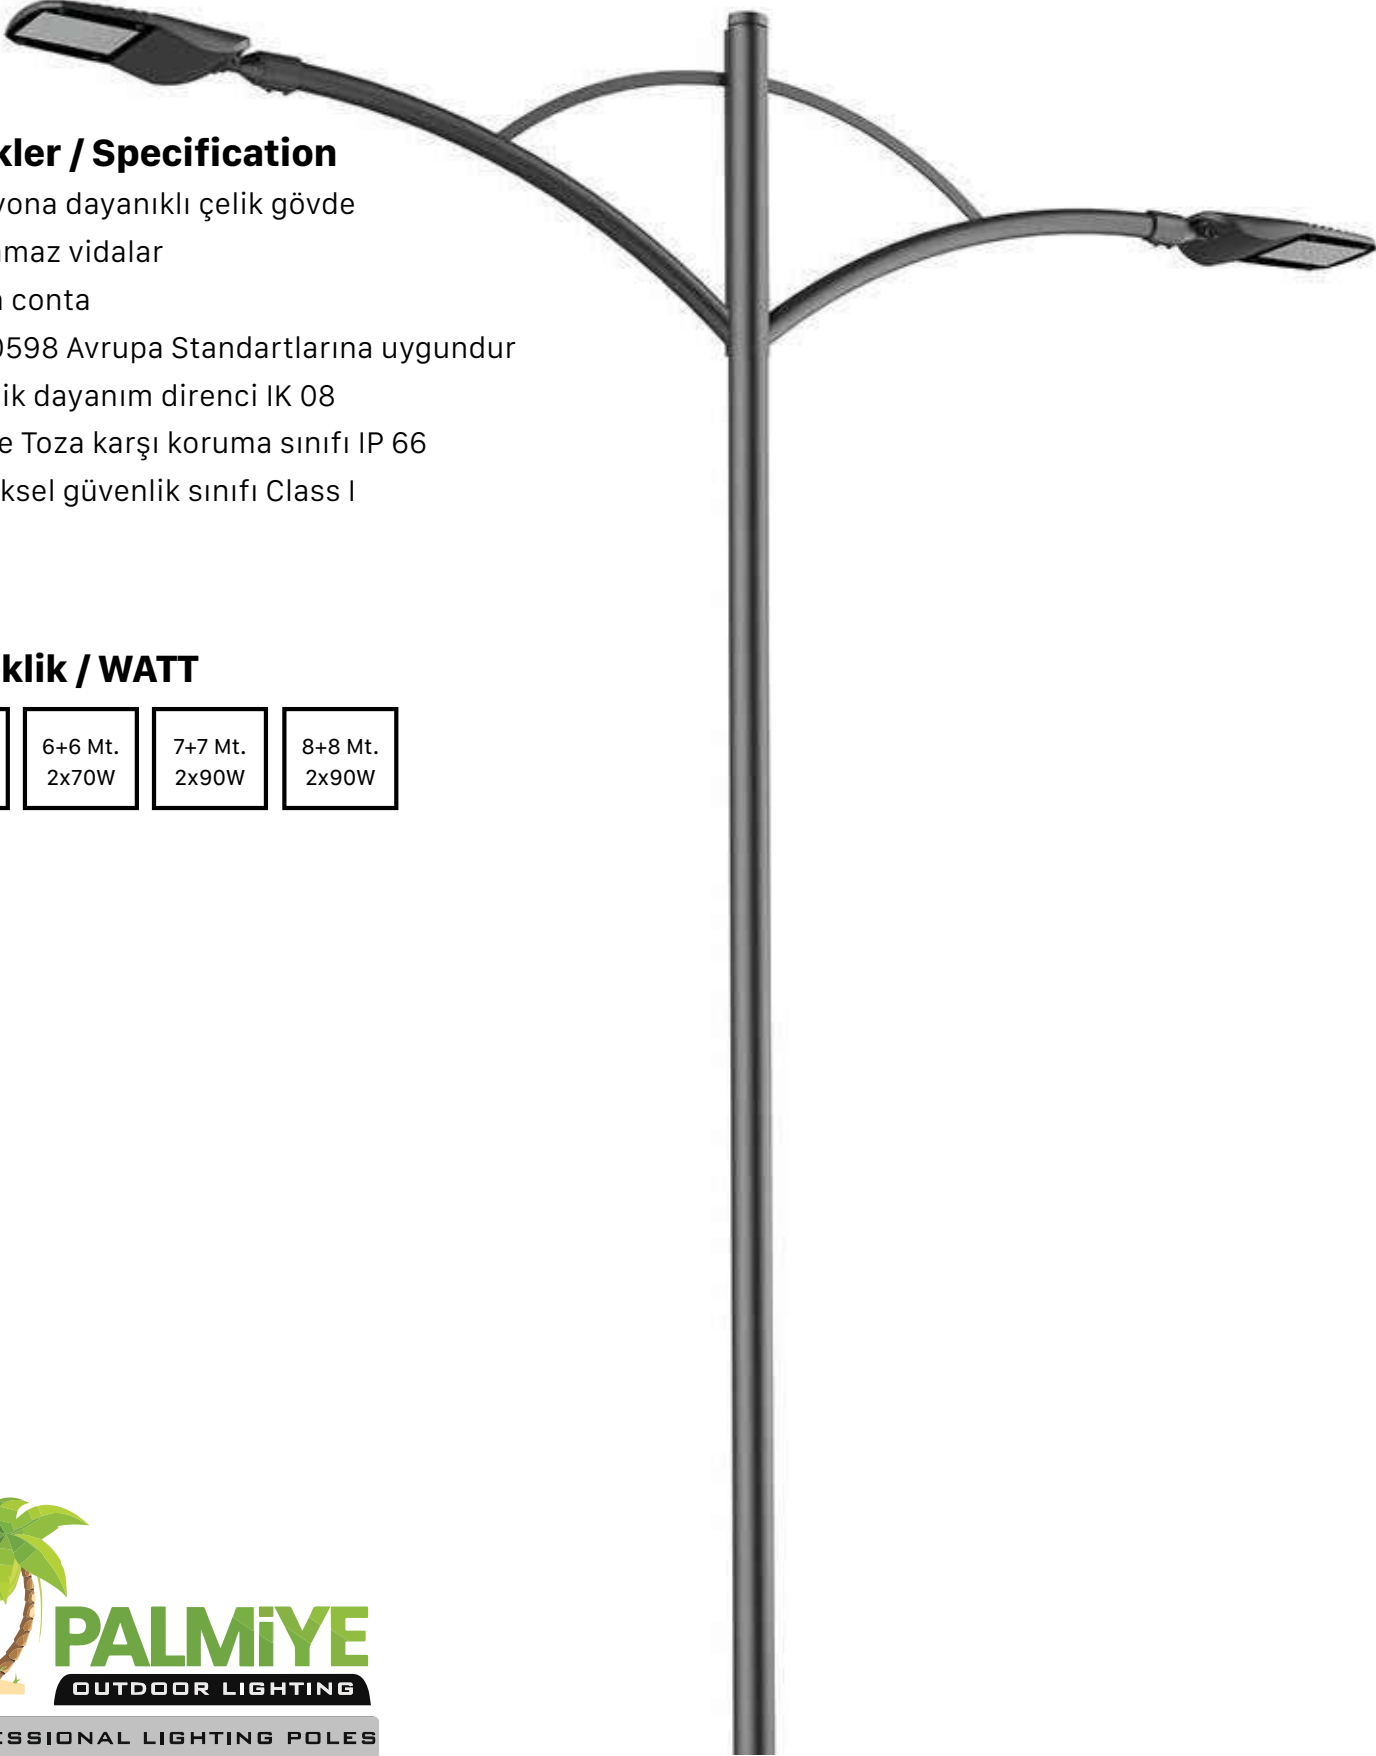

ROAD V2

Özellikler / Specification

- Korozyona dayanıklı çelik gövde
- Paslanmaz vidalar
- Silikon conta
- EN-60598 Avrupa Standartlarına uygundur
- Mekanik dayanım direnci IK 08
- Nem ve Toza karşı koruma sınıfı IP 66
- Elektriksel güvenlik sınıfı Class I

Yükseklik / WATT

5+5 Mt. 2x70W	6+6 Mt. 2x70W	7+7 Mt. 2x90W	8+8 Mt. 2x90W