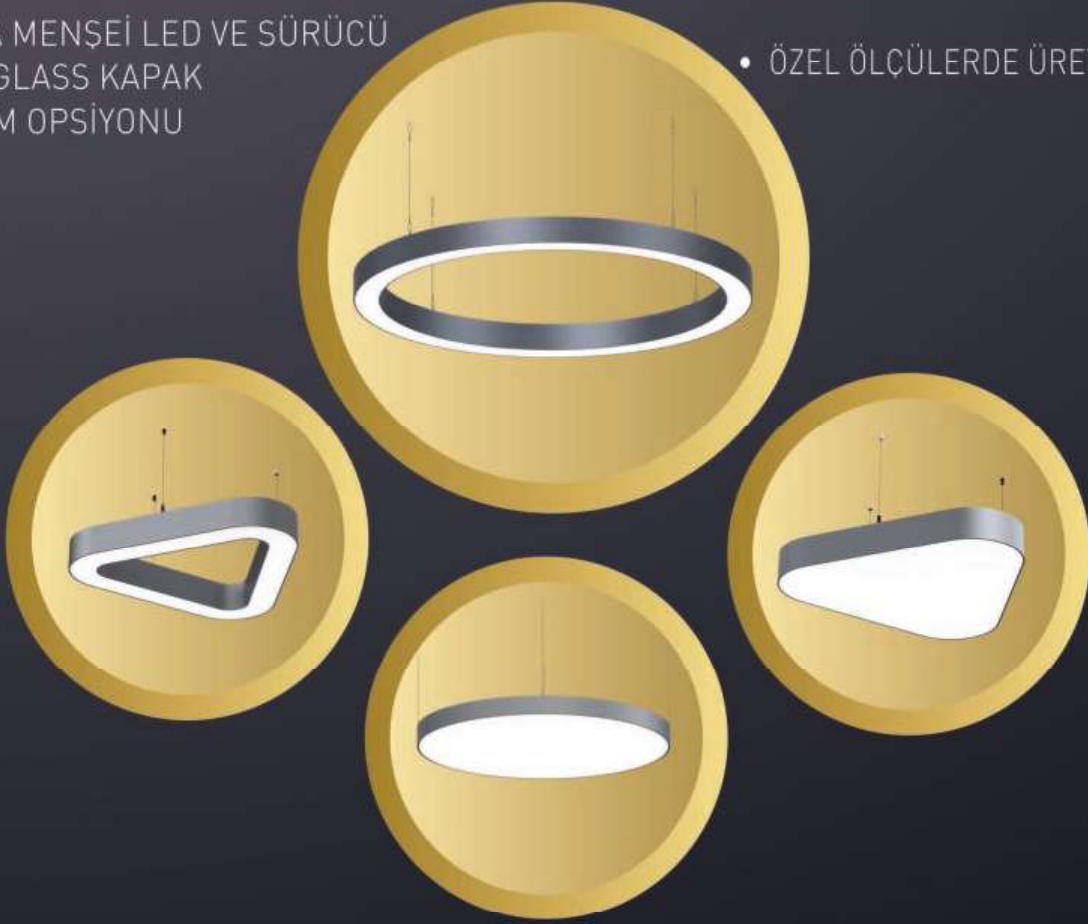

- ÖZEL ÖLÇÜLERDE ÜRETİM YAPILIR.

OSRAM

LED TECHNOLOGY INCLUDED

provided by
SAMSUNG

powered by

TRIDONIC

YENİ ÖRÜN

Made in
Turkey
Discover
the potential