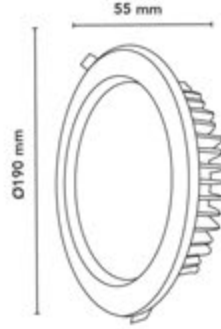

COB DOWNLIGHT COB DOWNLIGHT

DOWNLIGHT (6")

LDM-DL-624 (6")

W 20W	AC 220-240V	IP 20	2000 Lm	3000K 4000K 6000K
170 mm	2 YIL GARANTİ	CE	DIĞ RENK BEYAZ	

25,00 $